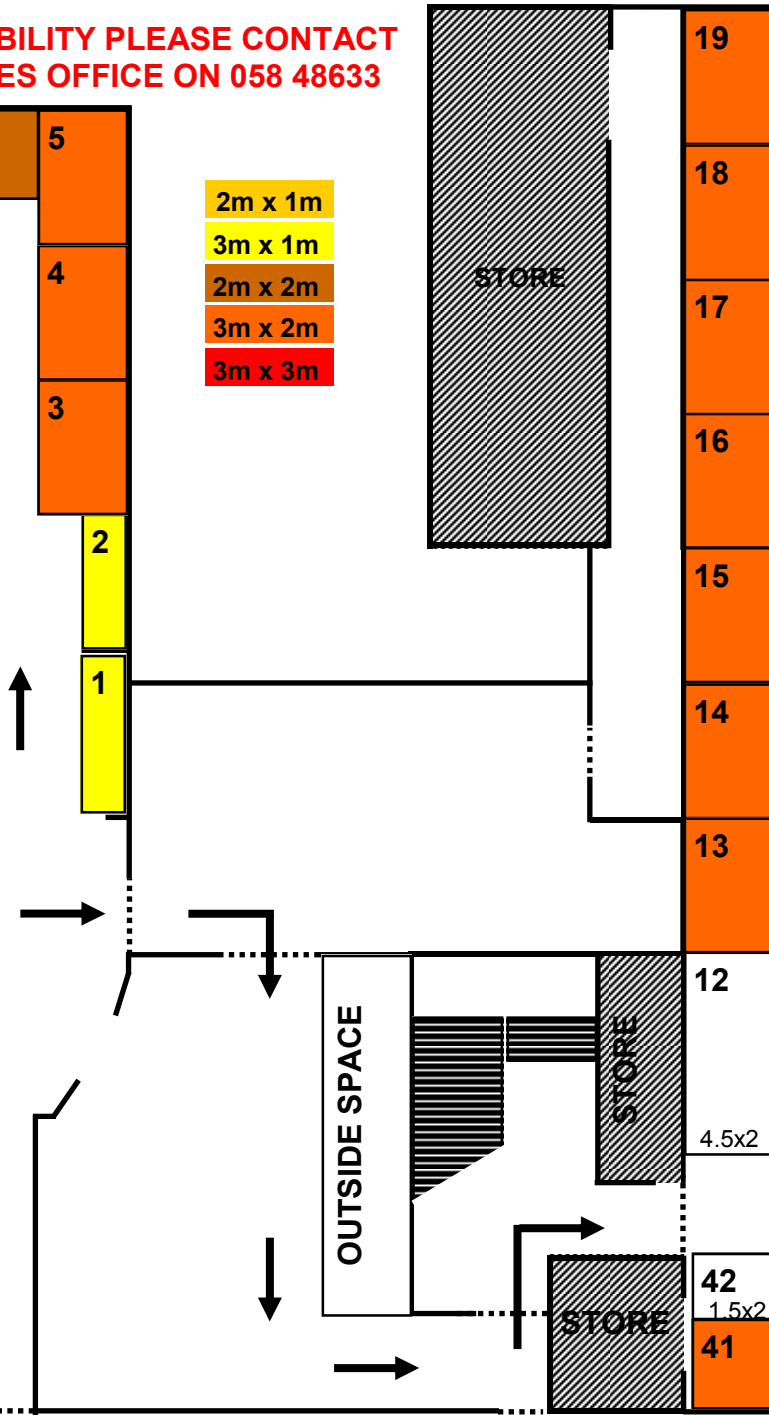

**FOR STAND AVAILABILITY PLEASE CONTACT
THE MODERN HOMES OFFICE ON 058 48633**

- 2m x 1m
- 3m x 1m
- 2m x 2m
- 3m x 2m
- 3m x 3m

ENTRANCE

**FIRE
EXIT**

**FIRE
EXIT**