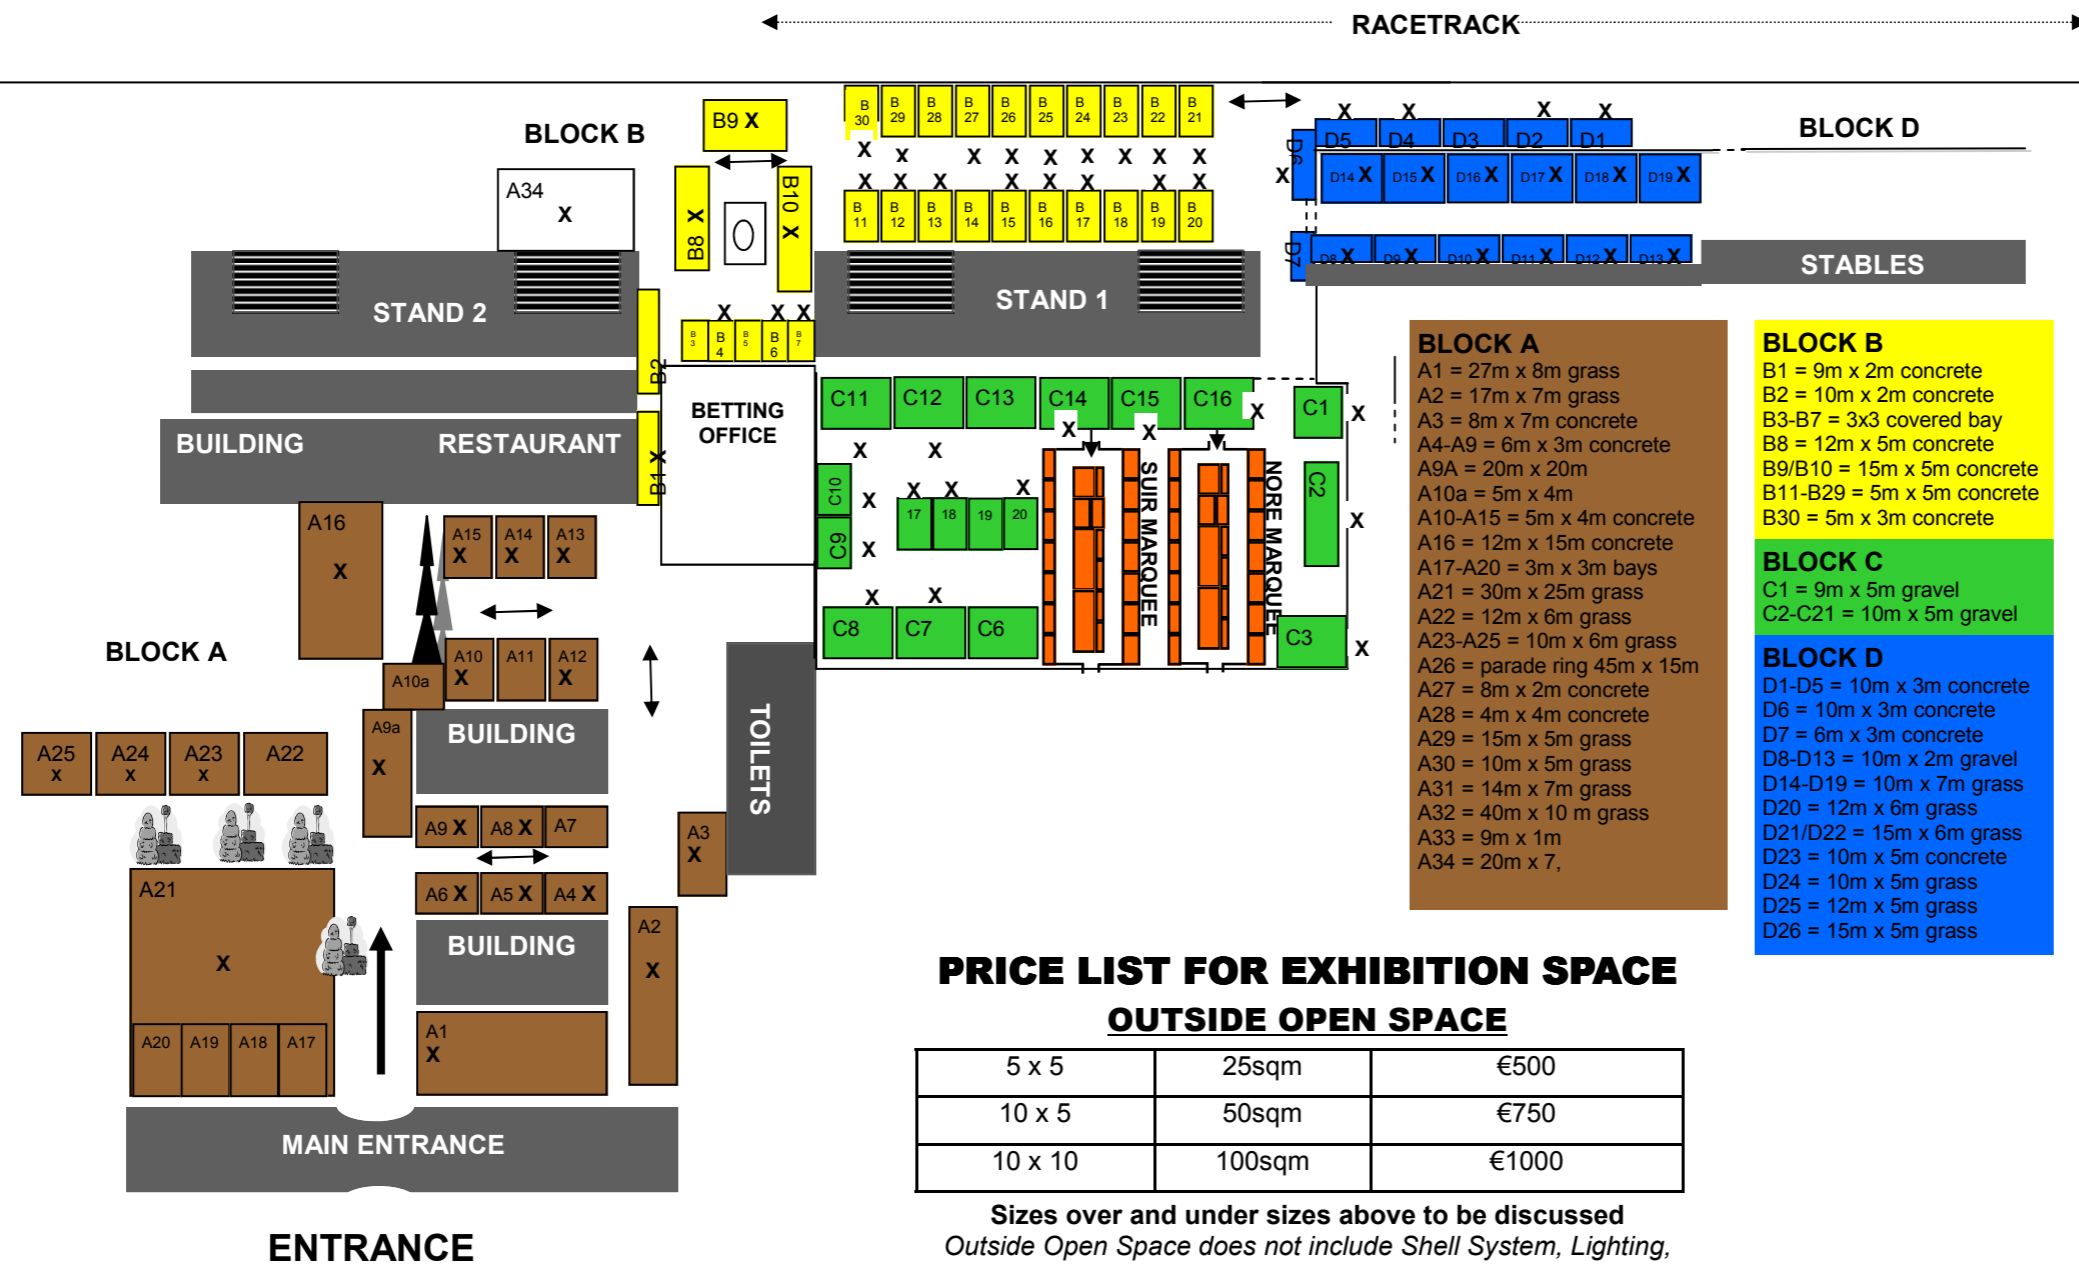

SOUTH EAST GARDEN SHOW— POWERSTOWN PARK RACECOURSE, CLONMEL
ALSO INCORPORATING MORDERN HOMES & BUILDING EXHIBITION—17. 18. 19 JULY 2009