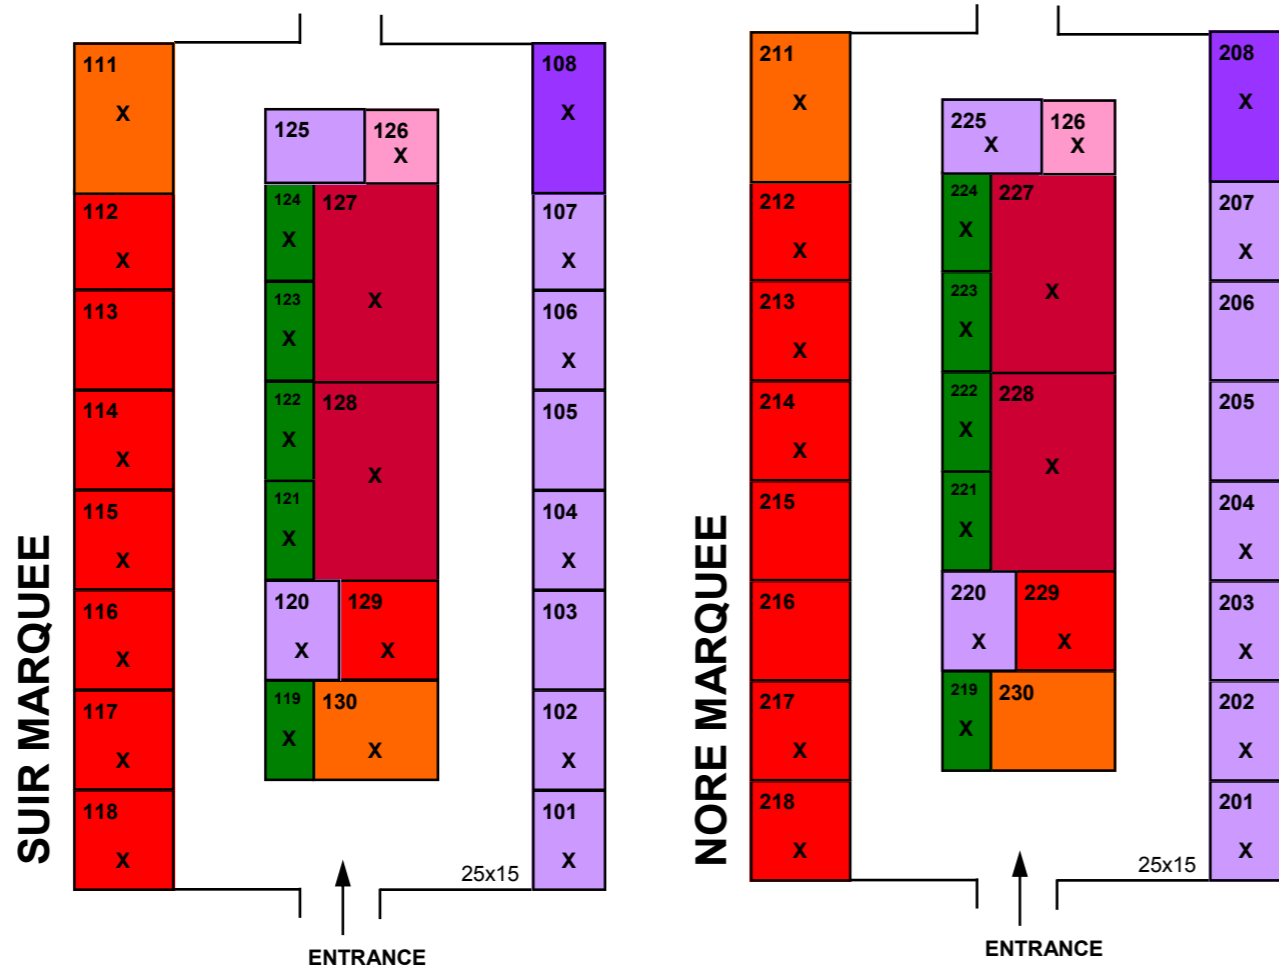

**PRICE LIST FOR EXHIBITION SPACE**

**INSIDE STAND COST**

Includes: Shell Scheme, Lighting, Sockets, and Nameplate

Stand Size	Square Meters	Cost
<b>Stand Rates - 6m<sup>2</sup> - 8m<sup>2</sup> - €170 per sqm</b>		
3 x 2	6sqm	€1020
4 x 2	8sqm	€1360
<b>Stand Rates - 9m<sup>2</sup> - 16m<sup>2</sup> - €150 per sqm</b>		
5 x 2	10sqm	€1500
6 x 2	12sqm	€1800
3 x 3	9sqm	€1350
4 x 3	12sqm	€1800
5 x 3	15sqm	€2250
4 x 4	16sqm	€2400
<b>Stand Rates - Over 18m<sup>2</sup> - €130 per sqm</b>		
6 x 3	18sqm	€2340
7 x 3	21sqm	€2730
8 x 3	24sqm	€3120
9 x 3	27sqm	€3510
5 x 4	20sqm	€2600

Larger Spaces also available

**Stand Rates - Under 6m<sup>2</sup>**

2 x 1	€595
3 x 1	€795
4 x 1	€995
5 x 1	€1100
2 x 2	€895
2 x 3	€950

10% extra added to stand cost when booking a corner stand

**Inside Open Space Rates - Over 18m<sup>2</sup> - €120**

7 x 3	21sqm	€2520
8 x 3	24sqm	€2880
9 x 3	27sqm	€3240

Open space does not include shell scheme, lighting, sockets, or name

Larger Spaces also available

**OUTSIDE OPEN SPACE**

5 x 5	25sqm	€500
10 x 5	50sqm	€750
10 x 10	100sqm	€1000

Sizes over and under sizes above to be discussed

Outside Open Space does not include Shell System, Lighting, Sockets, Carpeting or Nameplate

**SPECIAL DISCOUNT PRICES**

**LANDSCAPERS & GARDEN CENTRES – who do a Garden Display**